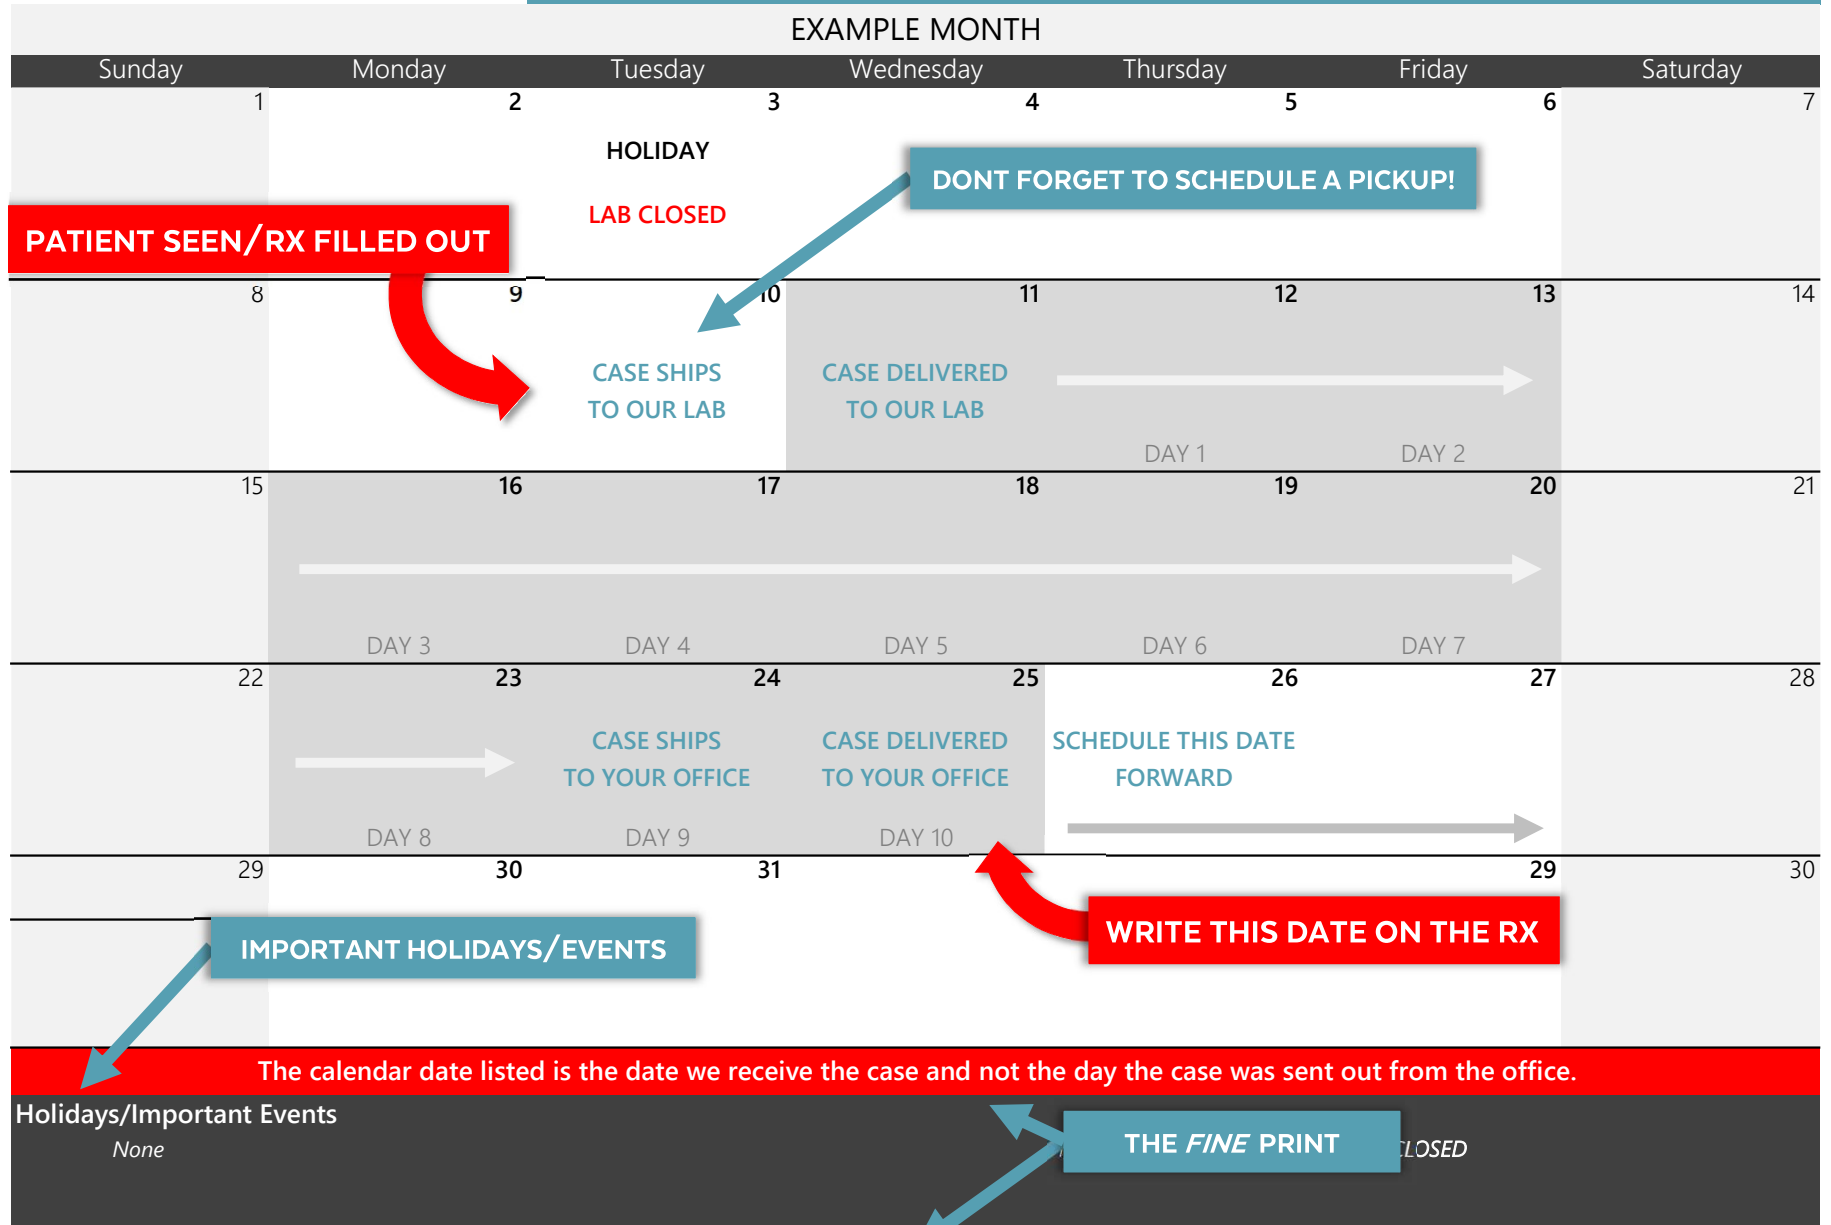

HOW TO USE THE PRODUCTION SCHEDULE

Important Notes:

All expected return dates assume one (1) day shipping time frame and end of day delivery via UPS/FedEx Ground Services. Additionally, expected return dates assume there are no services questions or production delays on the case. Any delay in responding to service questions will result in case delays. Central Ohio Dental Lab reserves the right to change the delivery date of any case.

The calendar date listed is the date we receive the case and not the day the case was sent out from the office.

| | |
|---|---|
| Holidays/Important Events 11/28/2019 - Thanksgiving Day LAB CLOSED | Upcoming Holidays 12/24/2019 - Christmas Eve LIMITED SERVICE 12/25/19 - Christmas Day LAB CLOSED 12/31/2019 - New Year's Eve LIMITED SERVICE |
|---|---|

Important Notes:

All expected return dates assume one (1) day shipping time frame and end of day delivery via UPS/FedEx Ground Services. Additionally, expected return dates assume there are no services questions or production delays on the case. Any delay in responding to service questions will result in case delays. Central Ohio Dental Lab reserves the right to change the delivery date of any case.